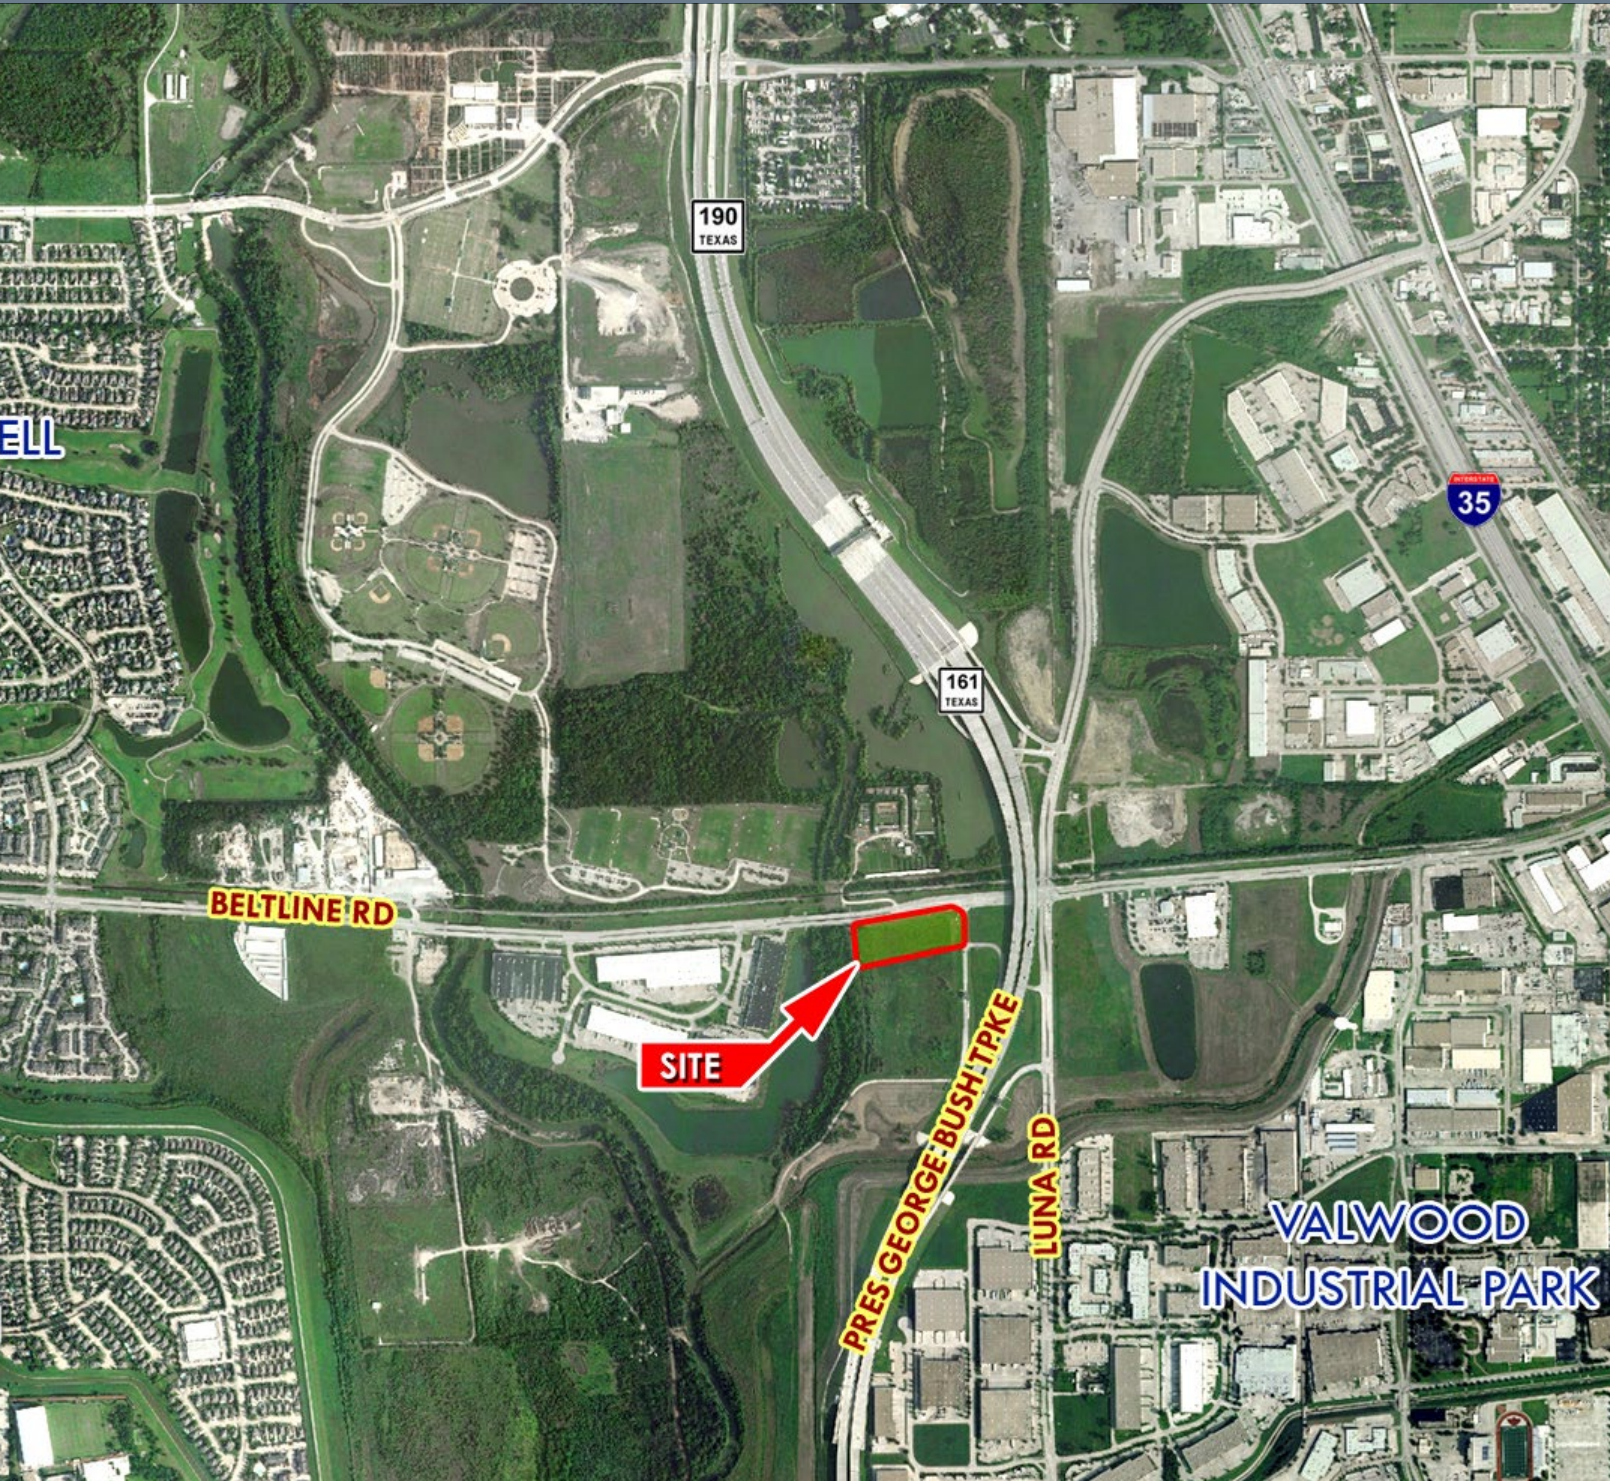

# SWC BELTLINE & SH 190

## PRIME RETAIL PAD SITES

CARROLLTON, TEXAS

CLAY MOTE

LEASING | TENANT REPRESENTATION | LAND | INVESTMENT SALES | PROPERTY MANAGEMENT

## LUNA ROAD 1000 BLOCK

BELT LINE ROAD W.  
VARIABLE WIDTH R.O.W.  
1700 BLOCK

POINT OF BEGINNING