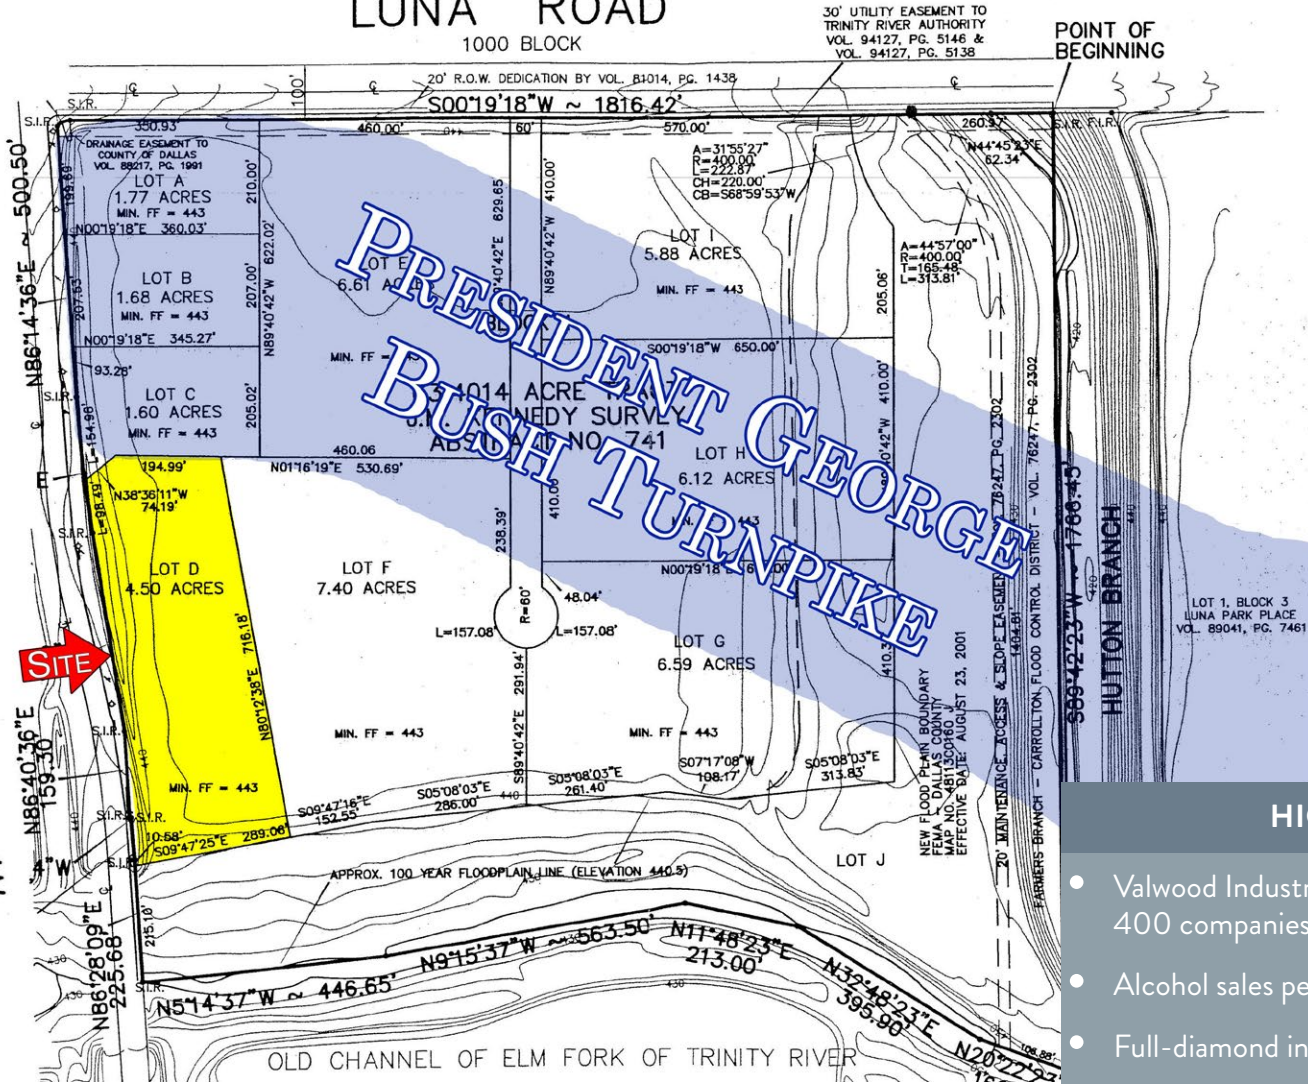

# SWC BELTLINE & SH 190

## LUNA ROAD 1000 BLOCK

BELT LINE ROAD W.  
VARIABLE WIDTH R.O.W.  
1700 BLOCK

POINT OF BEGINNING